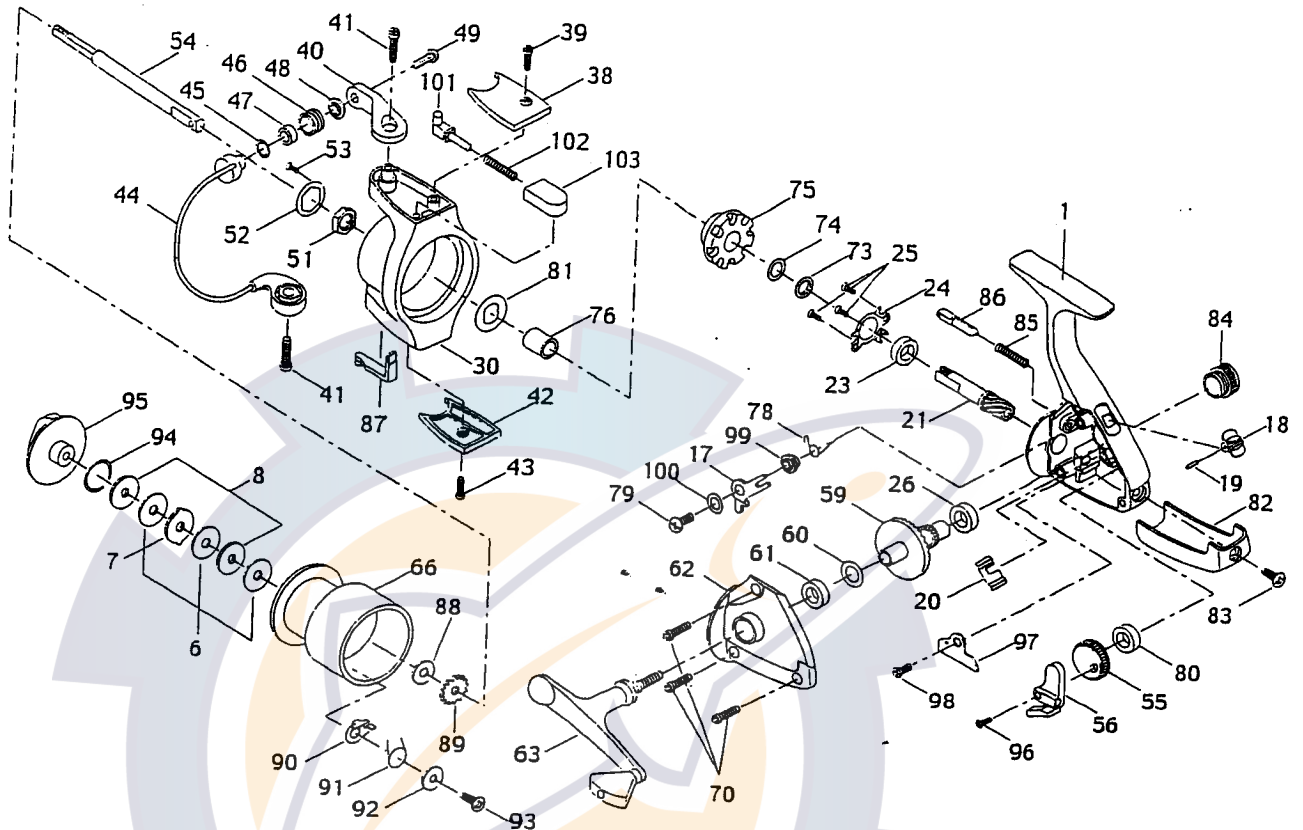

Trophy Collection

1000TC
2000TC
3000TC
4000TC

Abu Garcia

No	Part Name	1000	2000	3000	4000
1	Frame	1079958	1079959	1079960	1079961
6	Drag Washer	1079829	1079830		1079831
7	Eared Drag Washer	1079832	1079833		1079834
8	Keyed Drag Washer	1079835	1079836		1079837
17	Lever	1079838			1079839
18	Push Button		1079962		
19	Push Button Pin		1079841		
20	Push Button Spring		1079842		
21	Pinion		1079843		1079844
23	Bail Bearing			1079845	
24	Bail Bearing Retainer			1079846	
25	Retainer Screw			1079847	
26	Drive Gear Bearing			1079848	
30	Pick up Housing	1079963	1079964	1079965	1079966
38	Bail Bracket Cover	1079967	1079968	1079969	1079970
39	Cover Screw			1079857	
40	Bail Bracket	1079971	1079972	1079973	1079974
41	Bracket Screw			1079862	
42	Trip Bracket Cover	1079975	1079976	1079977	1079978
43	Cover Screw			Same as 39	
44	Bail Assy	1079979	1079980	1079981	1079982
45	Line Roller Washer	NA		1079872	
46	Line Roller	1079873		1079874	
47	Line Roller Bearing	NA		1079876	
48	Line Roller Washer	1079877		1079878	
49	Line Roller Screw	1079879		1079880	
51	Pickup Housing Nut			1079881	
52	Lock Washer	NA		1079883	
53	Lock Screw	NA		1079885	
54	Main Shaft	1079886	1079887	1079888	1079889
55	L.W. Gear	1079890	1079891	1079892	1079893
56	L.W. Bracket	1079894		1079895	
59	Drive Gear	1079896		1079897	
60	Drive Gear Washer			1079898	
61	Drive Gear Bearing			1079899	